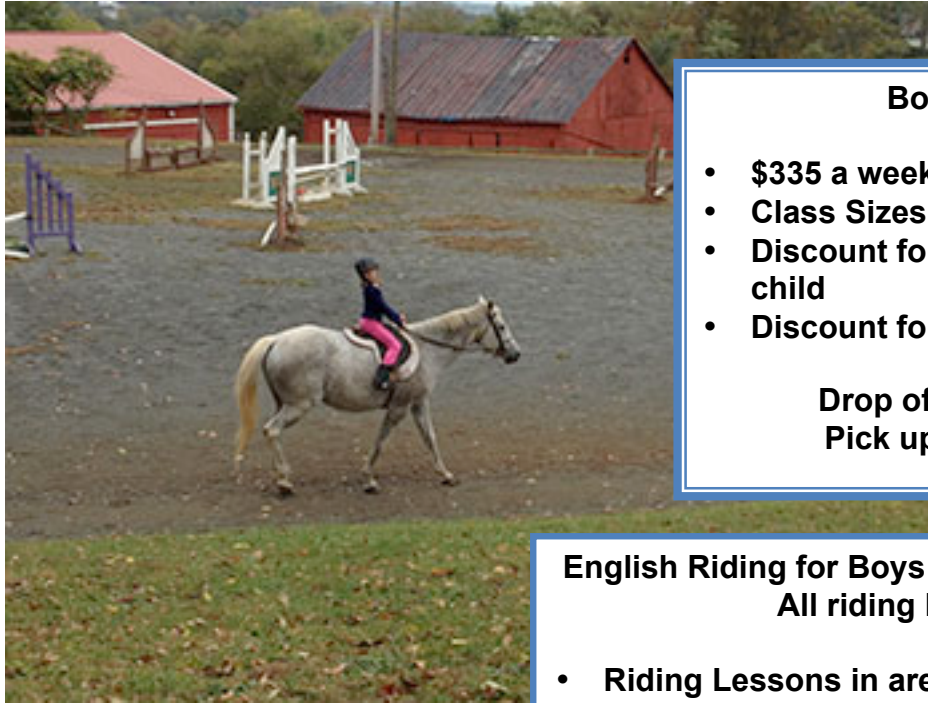

The Maintree Farm

46th year of Summer Riding Camp

Book Now

- \$335 a week
- Class Sizes Limited
- Discount for more than one child
- Discount for multiple weeks

Drop off at 9:00 AM
Pick up at 4:00 PM

English Riding for Boys and Girls ages 6-18 All riding levels